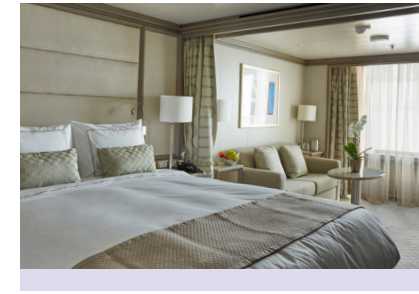

# SILVER SPIRIT – Suite Diagrams

All suites feature:

- Butler service
- Refrigerator and bar setup stocked with your preferences
- Plush Etro® bathrobes
- BVLGARI® bath amenities, plus a choice of other European brands
- Complimentary Wifi for all suites
- Personalised stationery
- Umbrella
- Hair dryer
- Wall mounted USB-C mobile device chargers
- Direct-dial telephone(s)
- iHome Radio / Alarm charging station (with USB cable or Qi wireless charging), NFC Bluetooth connectivity
- Interactive Media Library