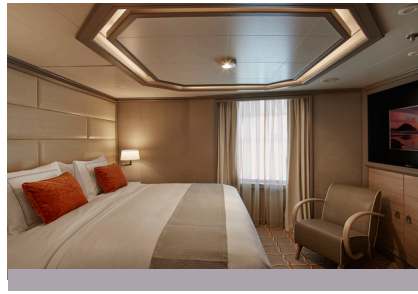

# SILVER SPIRIT – Suite Diagrams

All suites feature:

- Butler service
- Refrigerator and bar setup stocked with your preferences
- Plush Etro® bathrobes
- BVLGARI® bath amenities, plus a choice of other European brands
- Complimentary Wifi for all suites
- Personalised stationery
- Umbrella
- Hair dryer
- Wall mounted USB-C mobile device chargers
- Direct-dial telephone(s)
- iHome Radio / Alarm charging station (with USB cable or Qi wireless charging), NFC Bluetooth connectivity
- Interactive Media Library