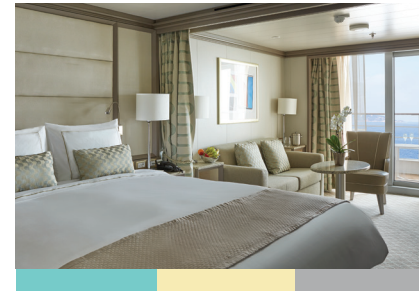

# SILVER SPIRIT – Suite Diagrams

All suites feature:

- Butler service
- Refrigerator and bar setup stocked with your preferences
- Plush Etro® bathrobes
- BVLGARI® bath amenities, plus a choice of other European brands
- Complimentary Wifi for all suites
- Personalised stationery
- Umbrella
- Hair dryer
- Wall mounted USB-C mobile device chargers
- Direct-dial telephone(s)
- iHome Radio / Alarm charging station (with USB cable or Qi wireless charging), NFC Bluetooth connectivity
- Interactive Media Library