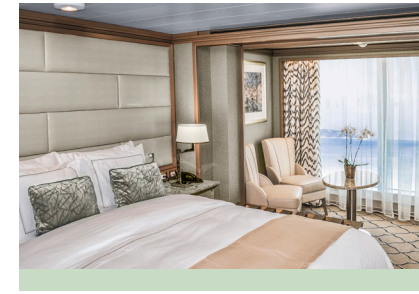

# SILVER SPIRIT – Suite Diagrams

All suites feature:

- Butler service
- Refrigerator and bar setup stocked with your preferences
- Plush Etro® bathrobes
- BVLGARI® bath amenities, plus a choice of other European brands
- Complimentary Wifi for all suites
- Personalised stationery
- Umbrella
- Hair dryer
- Wall mounted USB-C mobile device chargers
- Direct-dial telephone(s)
- iHome Radio / Alarm charging station (with USB cable or Qi wireless charging), NFC Bluetooth connectivity
- Interactive Media Library