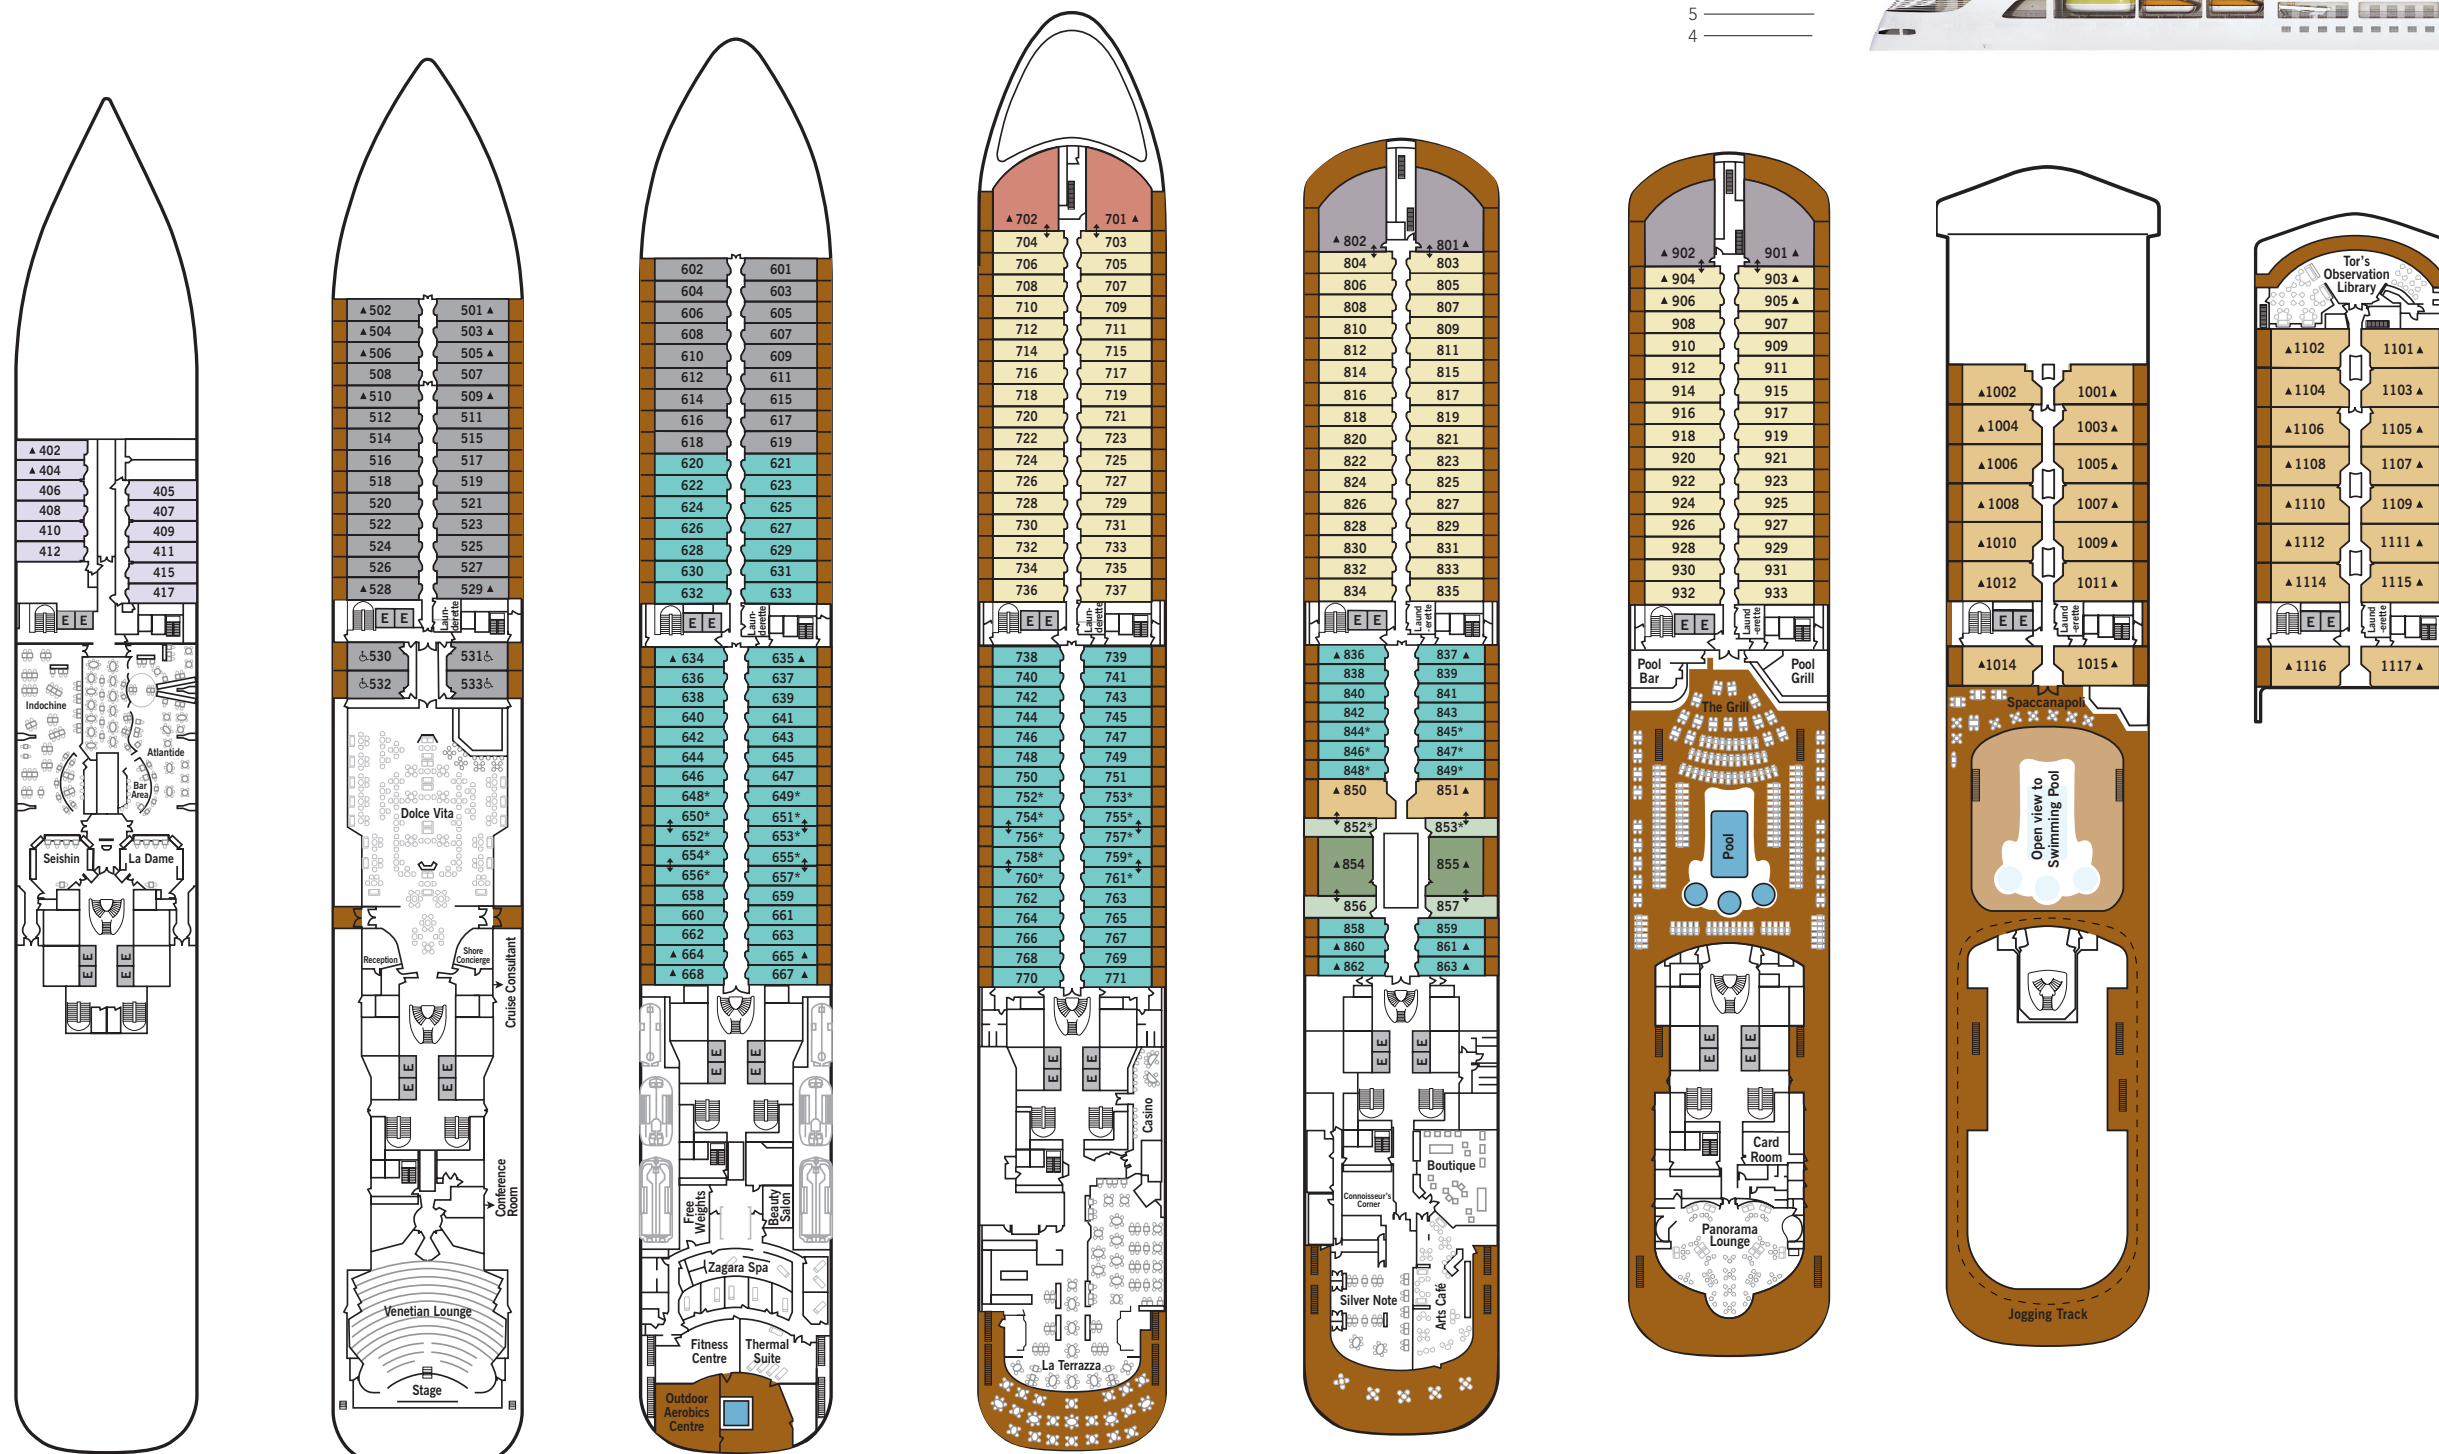

# SILVER SPIRIT – Deck Plans

Effective from April 10th 2020

11  
10  
9  
8  
7  
6  
5  
4

## SPECIFICATIONS

- Crew . . . . . 412
- Officers . . . . . European
- Guests . . . . . 608
- Tonnage . . . . . 39,519
- Length . . . . . 691 Feet/210.7 Metres
- Width . . . . . 87 Feet/26.5 Metres
- Speed . . . . . 19.5 Knots
- Passenger Decks . . . . . 8
- 3rd Guest Capacity . . . . . ▲
- Large Walk-in rain shower . . . . . \*
- Connecting Suites . . . . . ⇕
- Wheelchair Accessible Suites . . . . . ♿
- 530, 531, 532, 533
- Built . . . . . 2009
- Refurbished . . . . . 2018
- Registry . . . . . Bahamas

### DECK 4

Indochine  
Atlantide  
Seishin  
La Dame