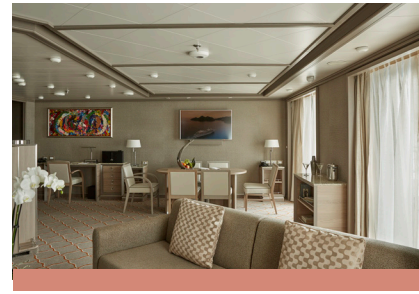

# SILVER SPIRIT – Suite Diagrams

All suites feature:

- Butler service
- Refrigerator and bar setup stocked with your preferences
- Plush Etro® bathrobes
- BVLGARI® bath amenities, plus a choice of other European brands
- Complimentary Wifi for all suites
- Personalised stationery
- Umbrella
- Hair dryer
- Wall mounted USB-C mobile device chargers
- Direct-dial telephone(s)
- iHome Radio / Alarm charging station (with USB cable or Qi wireless charging), NFC Bluetooth connectivity
- Interactive Media Library