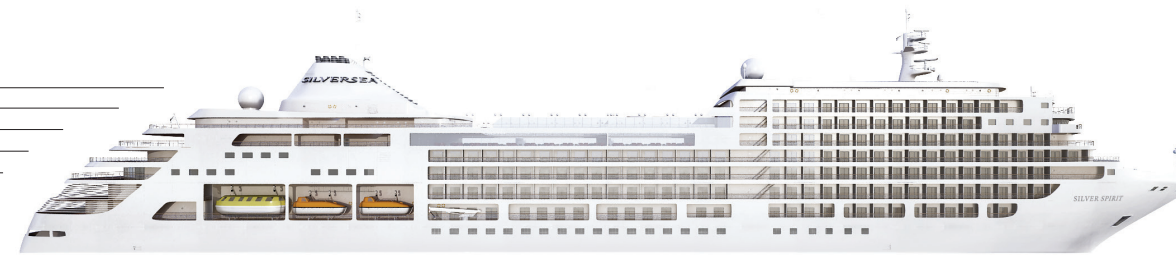

# SILVER SPIRIT – Deck Plans

Effective from April 10th 2020

11  
10  
9  
8  
7  
6  
5  
4